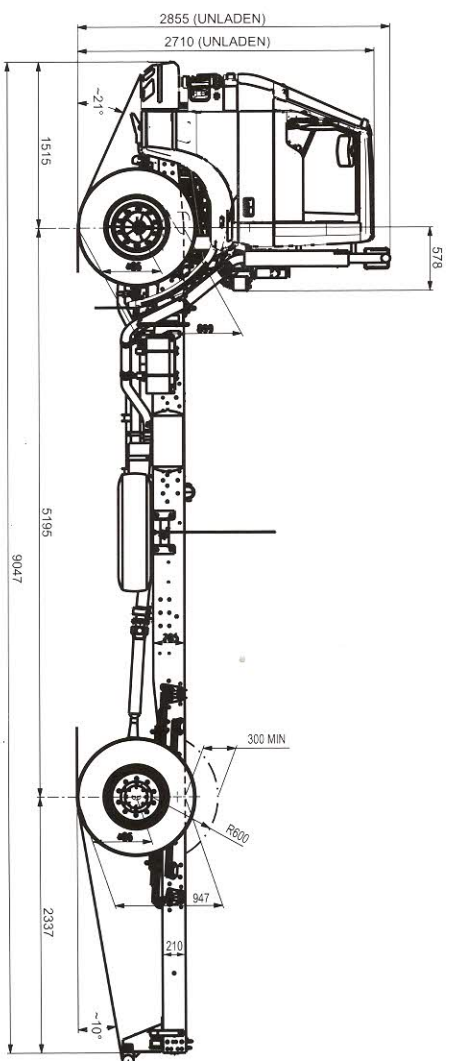

CLUTCH

: Single plate dry friction type with booster assisted

GEAR BOX

: 6 forward, 1 Reverse

REAR AXLE

: Single reduction, hypoid gears, fully floating axle shafts

FRONT AXLE

: Heavy duty forged I beam, Reverse Elliot type

STEERING

: Integral Hydraulic Power Assisted Steering

BRAKES

Service Brakes : Fully Duplicated Full Air S-cam brake system
Parking Brake : Spring actuated parking brake acting on rear wheels
Engine Exhaust Brake : Electrically Operated. Operation through Service Brake pedal

SUSPENSION

Type : Semi elliptical leaf spring at front and rear with auxiliary springs at rear only
Shock Absorber : Hydraulic double acting telescopic type at front and rear

TYRES

: 11R 22.5 16 PR tubeless radial all tyres Rib Pattern

FUEL TANK

: 250 litres

CAB

: All steel Full forward control driver's cab with tilting arrangement, torsion bar assistance and with HVAC / Sleeper tilt cab optional

MAIN CHASSIS DIMENSION (mm)

Wheel Base : 4800 5195
Overall Length : 8665 9047
Max. Width : 2440

PERFORMANCE

Max. Geared Speed : 105 kmph
in Top Gear
Max. Climbing Ability : 29 %
in 1st Gear
Minimum Turning : 20860
Circle Dia in m

WEIGHT (kg)

Max. Permissible FAW : 6000
Max. Permissible RAW : 10200
Max. Permissible GVW : 16000
Max. Permissible GCW : 21000

Suitable for Applications such as Load body, Containers & Cranes

Accessories shown in the picture or elsewhere do not constitute standard fitment.

CAUTION : Do not weld or drill on chassis frame.

Indicative Specification for Reference only. Contents are subject to change without notice.

For further details please contact : TATA Motors or your nearest Tata Motors Dealers.

TATA MOTORS LIMITED

International Business Unit
14th Floor, Tower 2, One Indiabulls Centre,
841, Senapati Bapat Marg, Elphinstone Road,
Mumbai - 400 013
Tel: 91 22 67577200, Fax: 91 22 67577275
Visit: <http://cvglobal.tatamotors.com>

AUTHORISED DISTRIBUTOR :